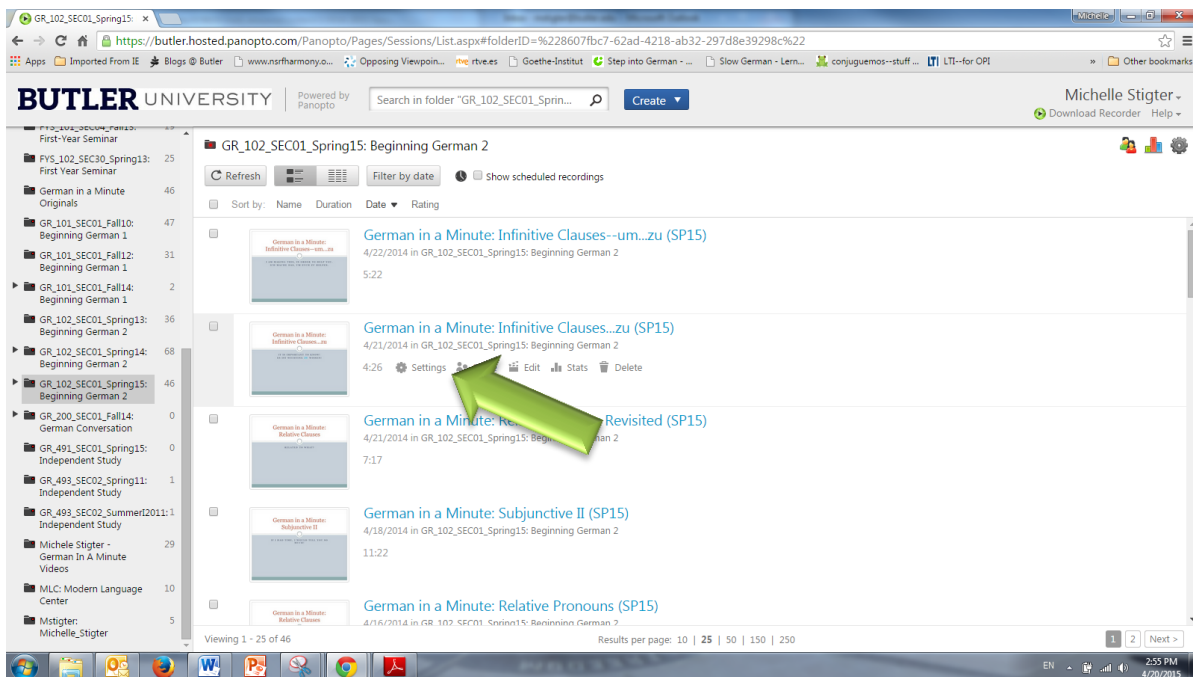

ePortfolio Guide: How to download your video from Panopto

Have a video in Panopto that you want to share in your ePortfolio? You must have access to the original Panopto recording. If you do, follow these easy steps:

1. Login to Panopto (sign in using Canvas):

2. Find the video you want to use in your ePortfolio. When you scroll over that video “settings” will appear. Click on “settings.”