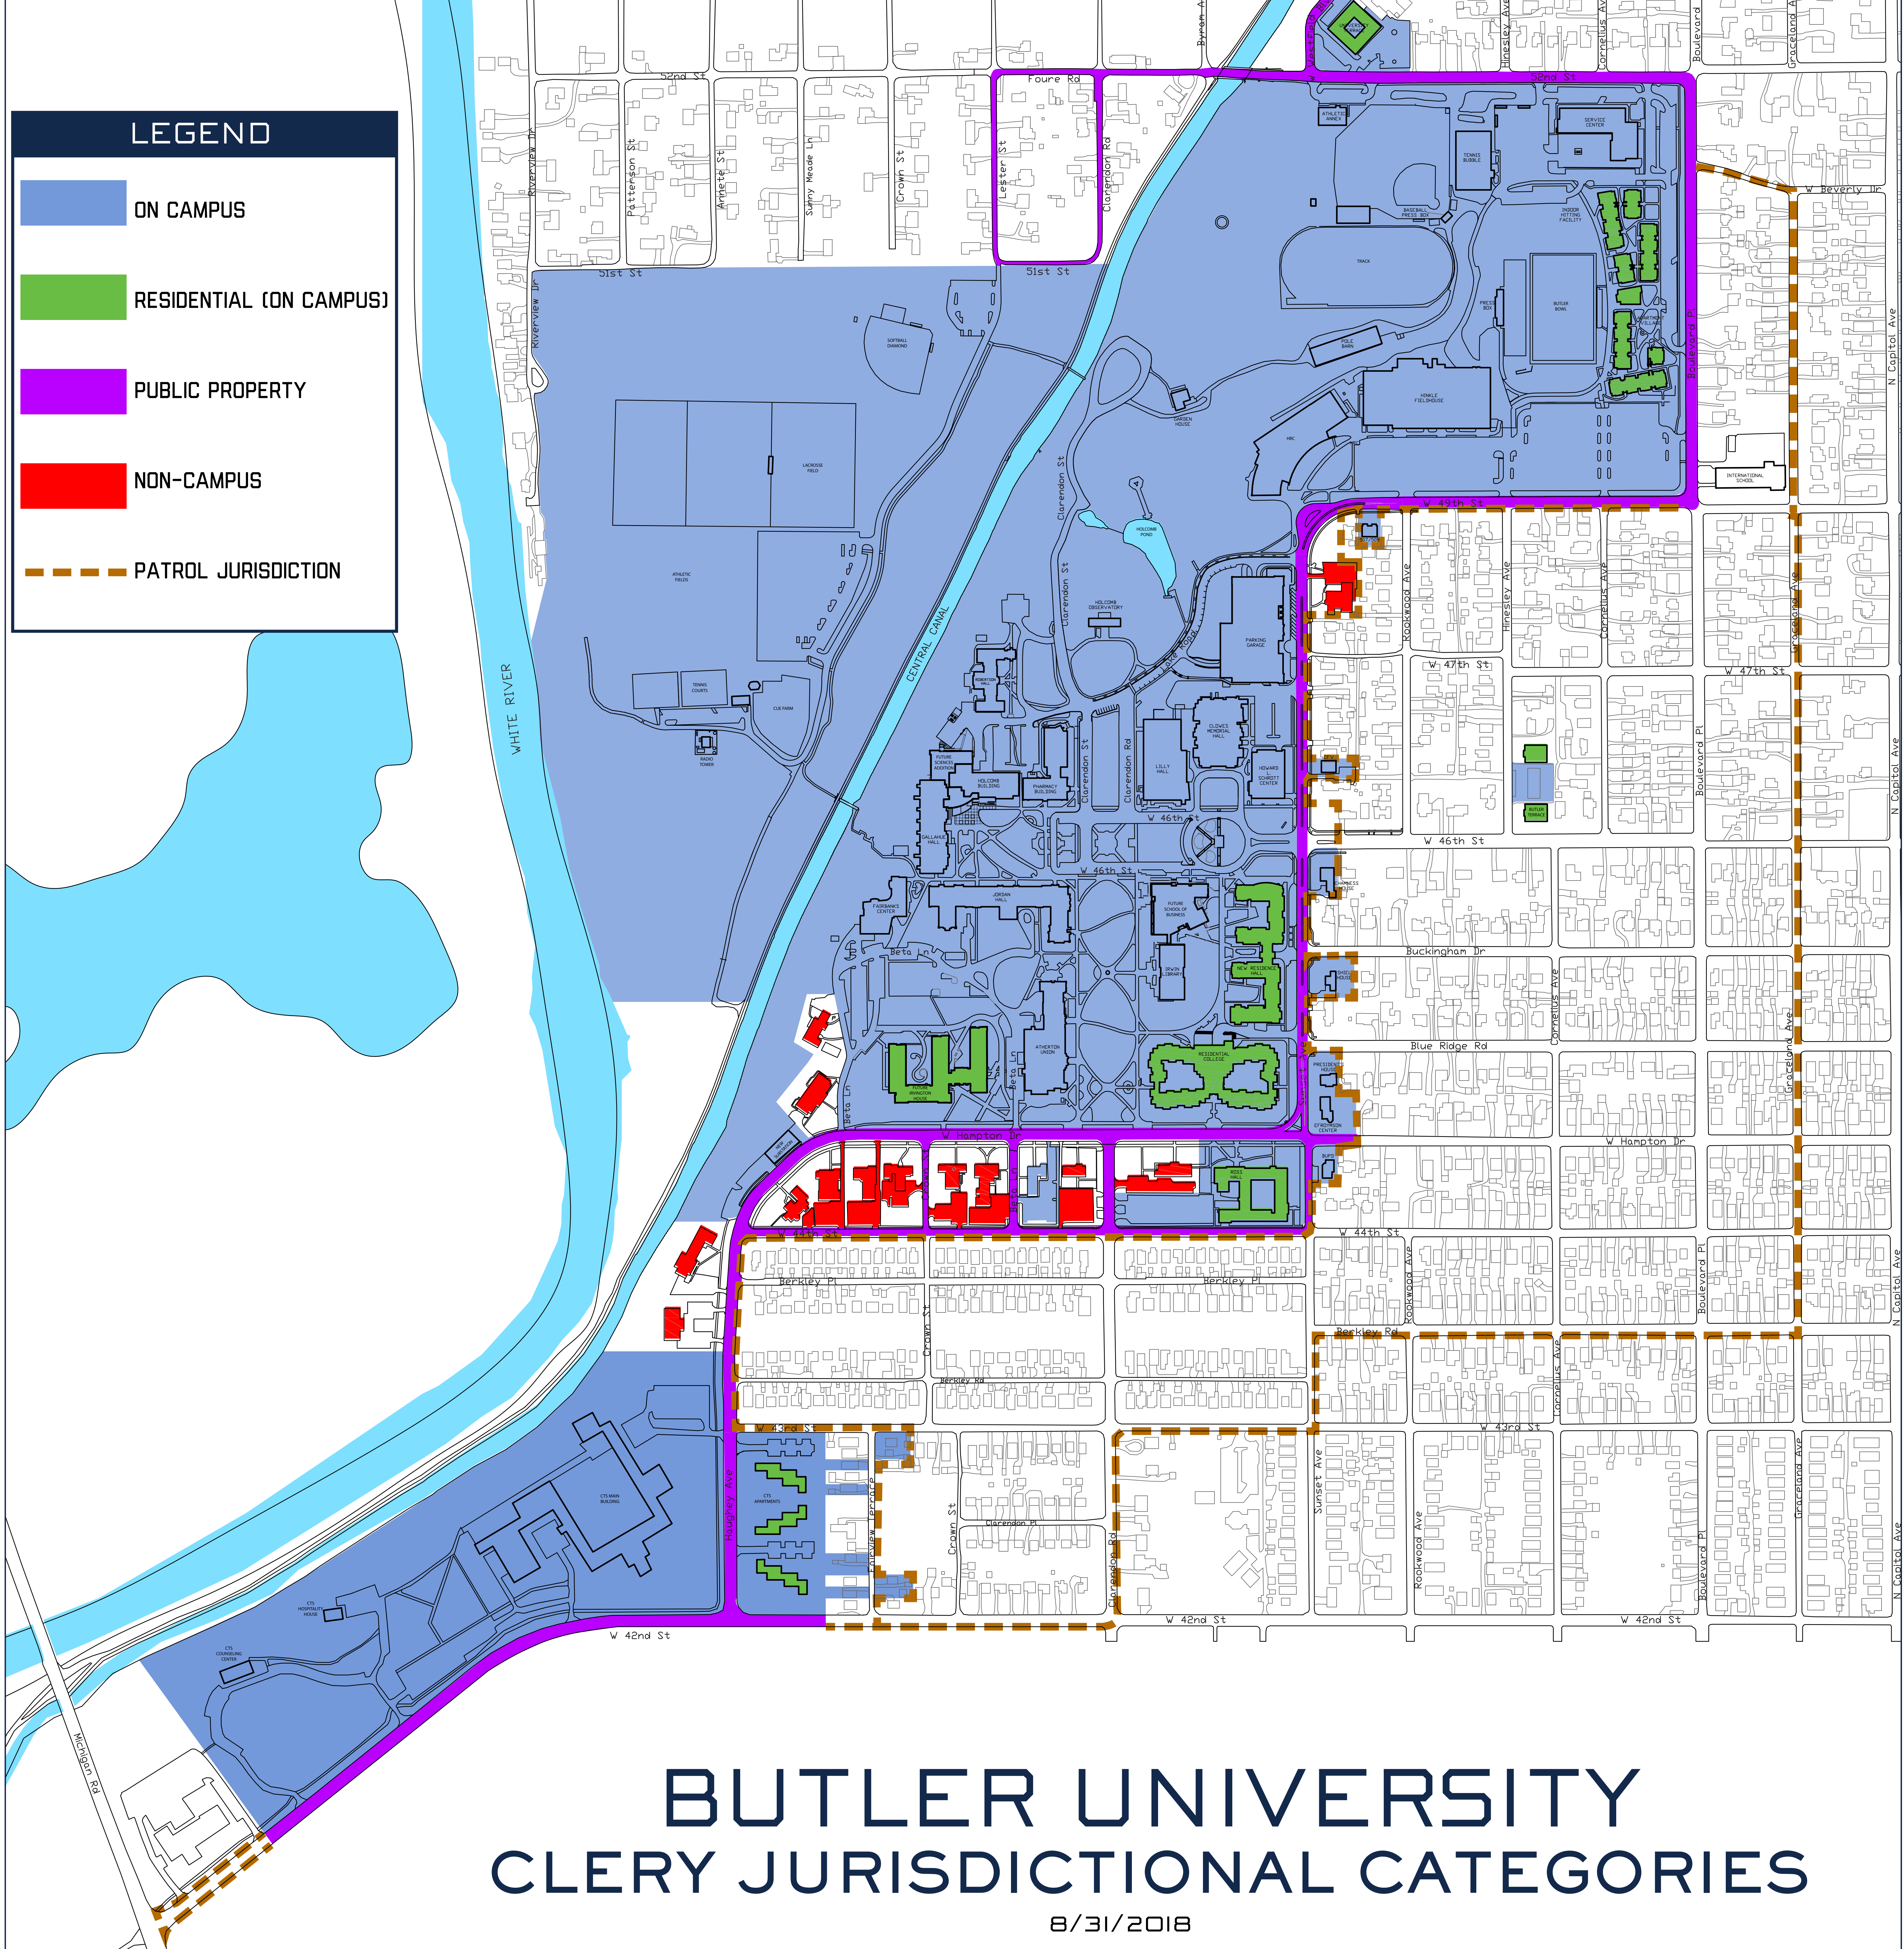

# LEGEND

- ON CAMPUS
- RESIDENTIAL (ON CAMPUS)
- PUBLIC PROPERTY
- NON-CAMPUS
- PATROL JURISDICTION

## Clery Geography Specifics

The table below breaks down the map to specific Clery Geography Terms used within the Annual Security Report (ASR).

<b>ON CAMPUS</b> – Everything in blue shaded area except the following		
<b>ON CAMPUS -- RESIDENTIAL</b>	<b>NONCAMPUS</b>	<b>PUBLIC PROPERTY</b>
<p>Butler Terrace Fairview House Irvington House Residence College Ross Residence Hall University Terrace Village Apartment</p> <p>CTS Apartments</p> <p>4204 Fairview Terrace 4205 Fairview Terrace 4209 Fairview Terrace 4220 Fairview Terrace 4242 Fairview Terrace 4250 Fairview Terrace 4253 Fairview Terrace 4259 Fairview Terrace</p> <p>Within the Structure. Incidents outside of the Structure would be labeled as On Campus.</p>	<p>Alpha Chi Omega Alpha Phi Delta Delta Delta Delta Gamma Delta Tau Delta Kappa Alpha Theta Kappa Kappa Gamma Lambda Chi Alpha Phi Delta Theta Phi Kappa Psi Pi Beta Phi Sigma Chi Sigma Nu</p> <p>Structure &amp; Property (outside of structure)</p>	<p>700 – 1000 W. 44<sup>th</sup> Street 300 – 700 W. 49<sup>th</sup> Street 300 – 700 W. 52<sup>nd</sup> Street 4900 – 5200 N. Boulevard Place 500 – 1000 Hampton Drive 4200 – 4400 Haughey Avenue 4400 – 4900 Sunset Avenue</p> <p>4200 – 4300 Fairview Terrace</p> <p>Elwood &amp; Mary Black Park</p> <p>Public Streets, Public Sidewalks adjacent to streets, &amp; Parks</p>

**PATROL JURISDICTION** is another Clery geographical classification used in the Daily Crime Log only. Butler University’s Patrol Jurisdiction is located on the East and South of the blue shaded area. The boundaries are

- On the East**     Graceland Ave (from 52<sup>nd</sup> St to Berkley Rd.)
- On the South**     Berkley Rd (from Graceland Ave) to Sunset Ave.  
Sunset Ave to 43<sup>rd</sup> St.  
43<sup>rd</sup> Street to Clarendon Rd.  
Clarendon Rd to 42<sup>nd</sup> St.  
42<sup>nd</sup> St. to Michigan Rd.