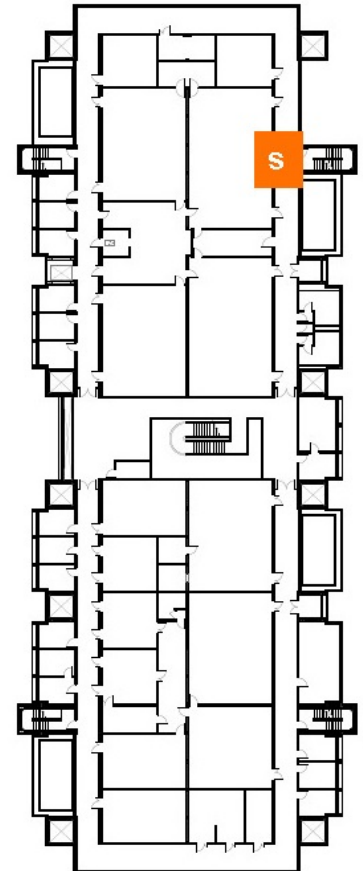

JORDAN

STAIRS

GALLAHUE AND JORDAN

S JORDAN HALL STAIRS | **73 Stairs**

**From the basement level to the third floor*

One Mile: 51 flights

1/2 Mile: 25.5 flights

1 Flight (73 Stairs) = 0.02 mi

S GALLAHUE HALL STAIRS | **102 Stairs**

**From the basement level to the roof*

One Mile: 36.5 flights

1/2 Mile: 18.3 flights

1 Flight (102 Stairs) = 0.03 mi

GALLAHUE