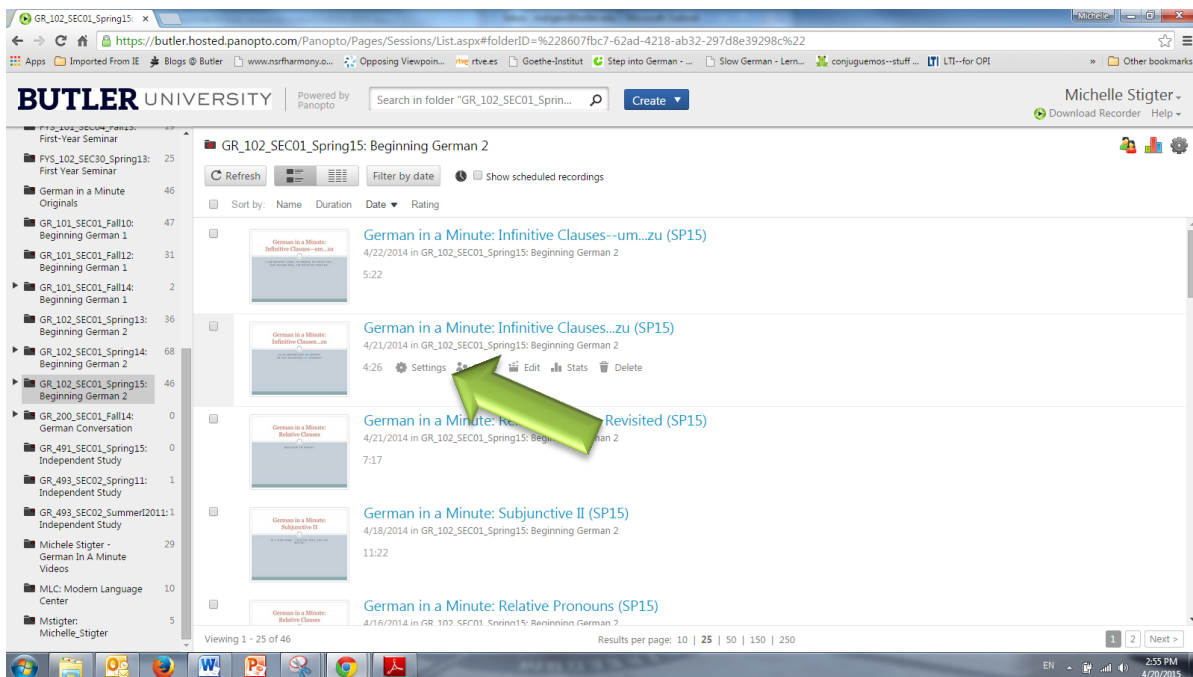

ePortfolio Guide: How to download your video from Panopto

Have a video in Panopto that you want to share in your ePortfolio? You must have access to the original Panopto recording. If you do, follow these easy steps:

1. Login to Panopto (sign in using Moodle):

2. Find the video you want to use in your ePortfolio. When you scroll over that video “settings” will appear. Click on “settings.”

3. This screen will appear. Click on “outputs.”