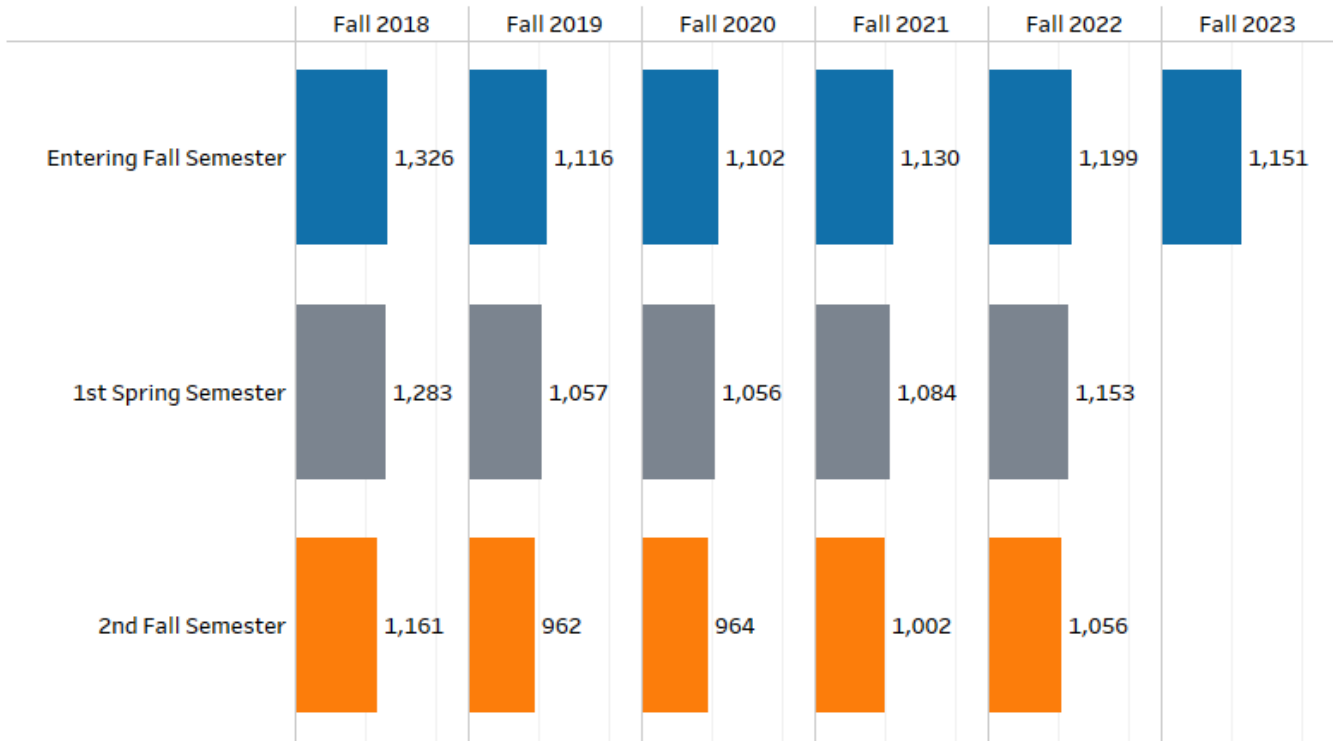

1.10A Retention of Full-Time First-Year Cohorts

Full-time First-Year Cohort Retention Counts - Overall

Full-time First-Year Cohort Retention Rates - Overall

Legend: ■ Entering Fall Semester ■ 1st Spring Semester ■ 2nd Fall Semester