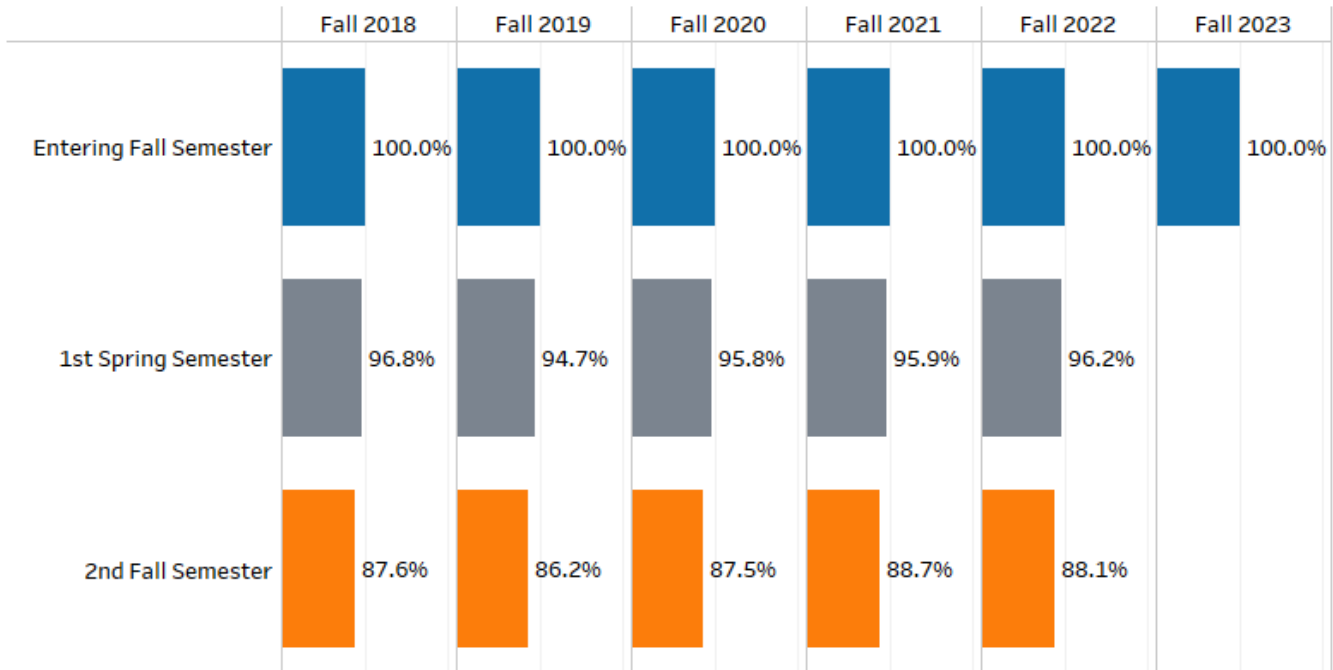

1.10A Retention of Full-Time First-Year Cohorts

Full-time First-Year Cohort Retention Counts - Overall

Full-time First-Year Cohort Retention Rates - Overall

Legend: ■ Entering Fall Semester ■ 1st Spring Semester ■ 2nd Fall Semester